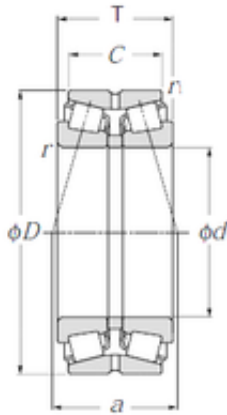

China Kubota Hydraulic Final Drive Mo...

432238U NTN Cylindrical Roller Bearing

Bearing No. 432238U

Size	190x340x204 mm
Bore Diameter	190 mm
Outer Diameter	340 mm
Width	204 mm
d	190 mm
Fw	840 mm
D	340 mm
T	204 mm
C	160 mm
a	174 mm
r min.	5 mm
r1 min.	1,5 mm
Weight	73,3 Kg
Basic dynamic load rating (C)	1 970 kN
Basic static load rating (C0)	3 700 kN
Calculation factor (e)	0,44
Calculation factor (Y0)	1,52
Calculation factor (Y1)	1,55

432238U Bearing 2D drawings and 3D CAD models