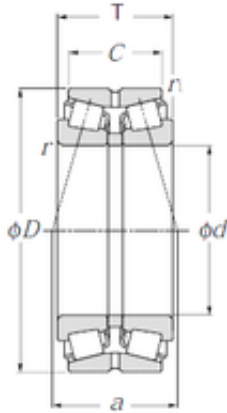

China Kubota Hydraulic Final Drive Mo...

432224XU NTN Cylindrical Roller Bearing

Bearing No. 432224XU

Size	120x215x132 mm
Bore Diameter	120 mm
Outer Diameter	215 mm
Width	132 mm
d	120 mm
Fw	1 400 mm
D	215 mm
T	132 mm
C	109 mm
a	112 mm
r min.	3 mm
r1 min.	1 mm
Weight	18,9 Kg
Basic dynamic load rating (C)	790 kN
Basic static load rating (C0)	1 360 kN
Calculation factor (e)	0,44
Calculation factor (Y0)	1,52
Calculation factor (Y1)	1,55

432224XU Bearing 2D drawings and 3D CAD models